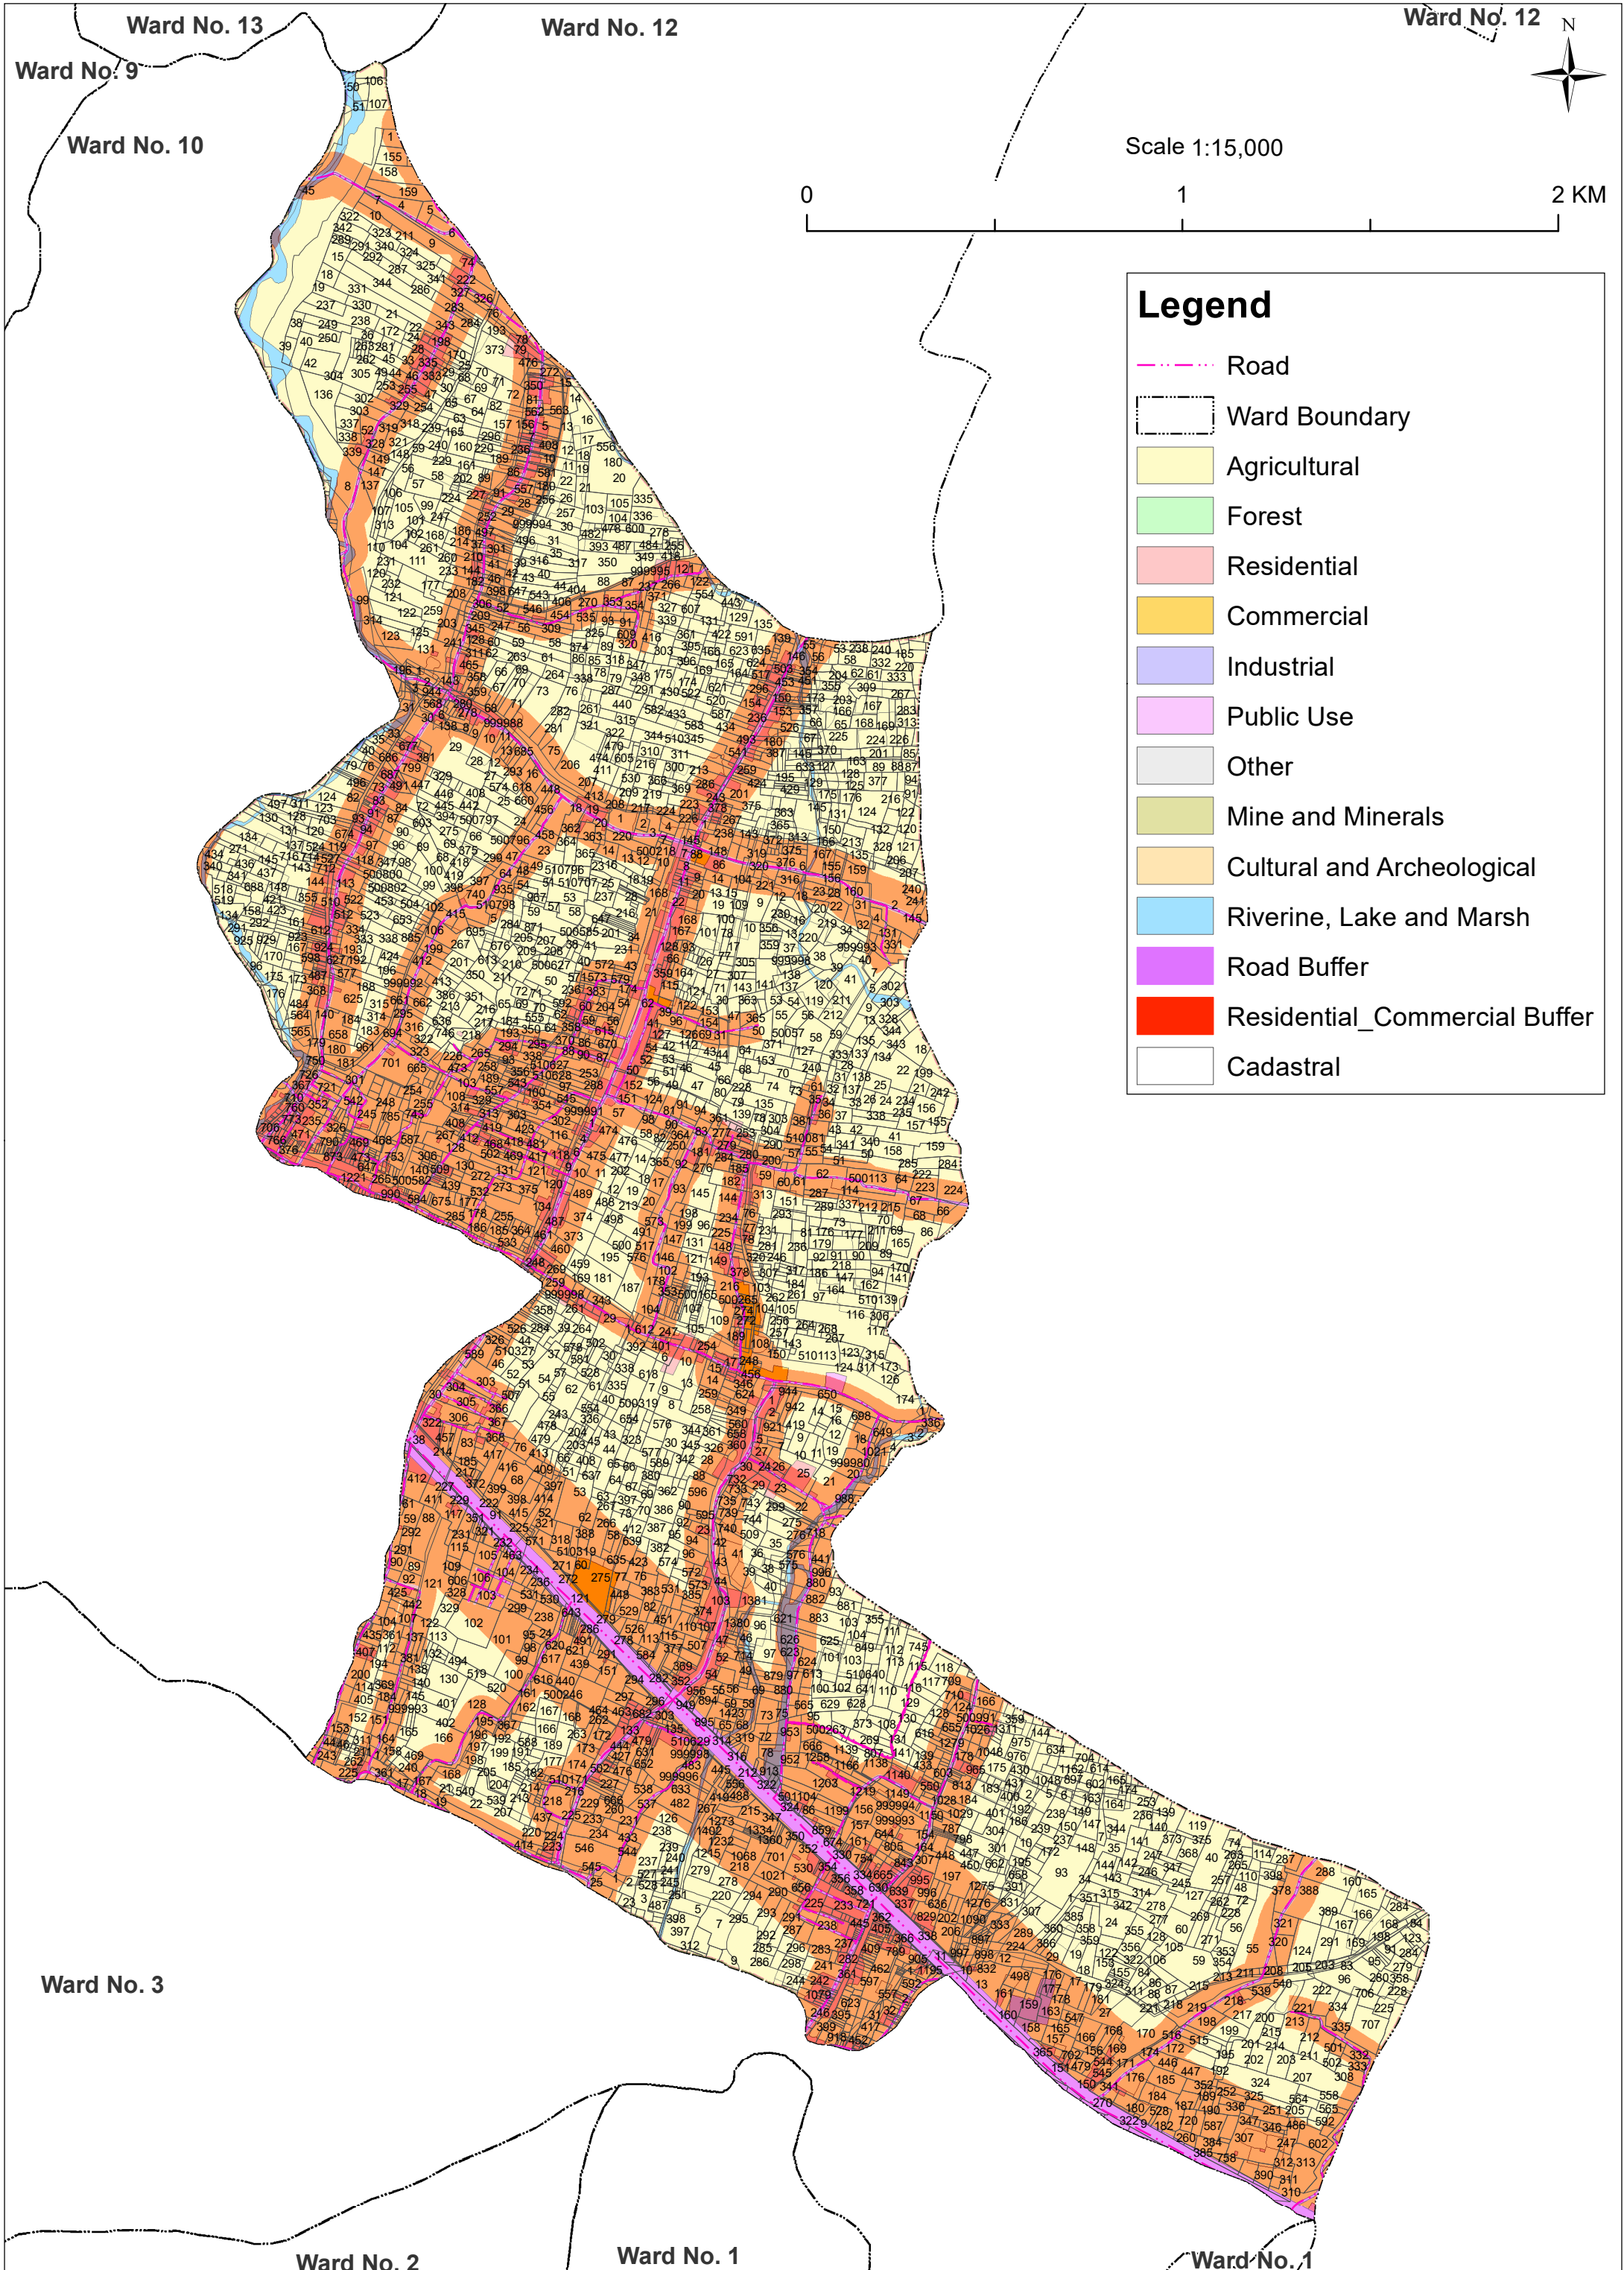

Ward No. 13

Ward No. 12

Ward No. 12

Ward No. 9

Ward No. 10

Scale 1:15,000

0 1 2 KM

### Legend

-  Road
-  Ward Boundary
-  Agricultural
-  Forest
-  Residential
-  Commercial
-  Industrial
-  Public Use
-  Other
-  Mine and Minerals
-  Cultural and Archeological
-  Riverine, Lake and Marsh
-  Road Buffer
-  Residential\_Commercial Buffer
-  Cadastral

Ward No. 3

Ward No. 2

Ward No. 1

Ward No. 1